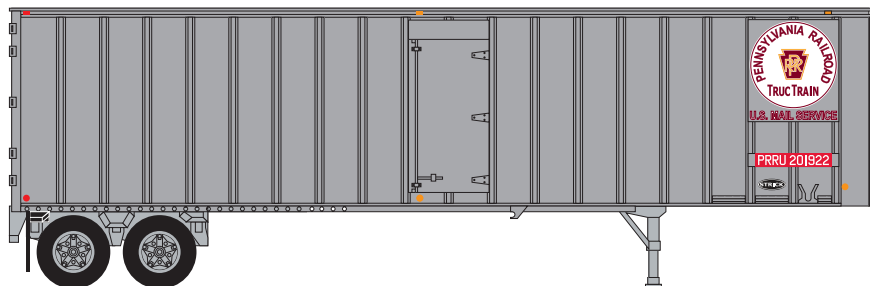

"FLEXI-VAN"
WITH MAIL DOORS
PENNSYLVANIA RAILROAD
6 ROAD NUMBERS
PART # 40438-(07-12)
$19.95 each

7 38435 85535 2