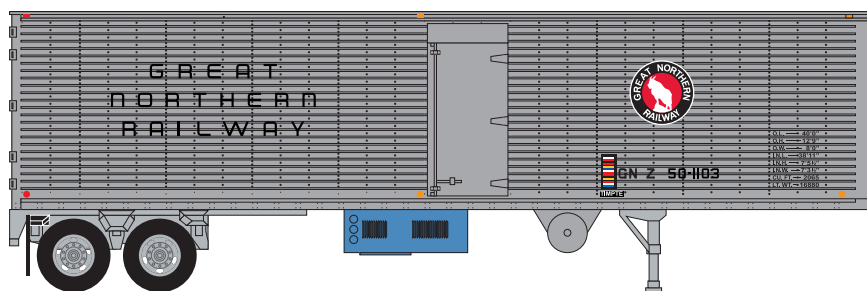

40' CORRUGATED REEFER

WITH CURB DOOR
GREAT NORTHERN
6 ROAD NUMBERS
PART # 40202-(01-06)
$17.95 each

7 38435 85536 9

email: trainworx@wic.net P.O. Box 127 - Delta, CO 81416 (970) 874-9747
Products bearing MP marks are made under trademark license from Union Pacific Railroad Company.